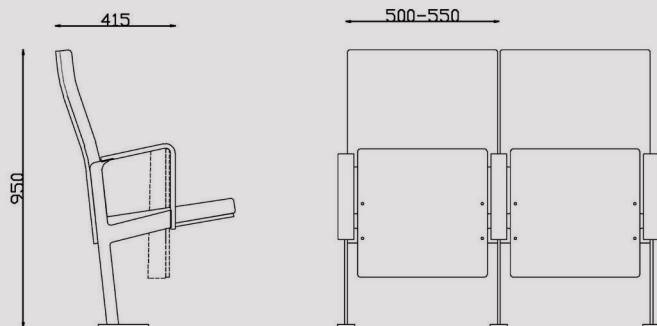

# Race Alto Seat

The Race Alto chair has a sleek and elegant design providing a light appearance as well as comfort and postural support. At a distance, Alto seating creates a visually stunning block of upholstery and timber.

## Additional info and options

- Variable seat widths and backrest angles
- Timber armrests
- End-of-row panels
- A wide variety of upholstery styles
- Elegant wooden seat backs and under seat panels
- End-of-row lighting
- Fixed writing shelves
- Removable seating
- Fully upholstered option available

Note: Dimensions are approximate as products are designed to specification